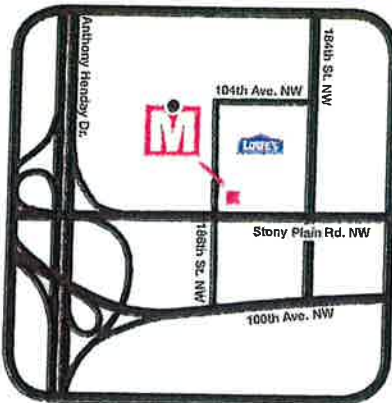

**EMPLOYEE  
10% discount**

Quality, selection and **Service**

**EDMONTON WEST**

10175 – 186<sup>TH</sup> Street North-West  
t. 780.488.7708

**Store Hours:**

Monday - Friday: 10:00 am to 8:00 pm  
Saturday: 9:00 am to 6:00 pm  
Sunday: 11:00 am to 5:00 pm

**EDMONTON SOUTH**

10163 – 13<sup>th</sup> Avenue North-West  
South Edmonton Common (across from Lowe's)  
t. 780.577.0909

**Store Hours:**

Monday - Friday: 10:00 am to 8:00 pm  
Saturday: 9:00 am to 6:00 pm  
Sunday: 11:00 am to 5:00 pm